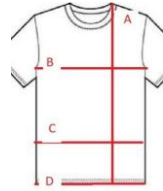

### T-Shirt Unisex

Fit is true to size

Size		XS	S	M	L	XL	XXL	3XL	4XL
Length - A	Metric (cm)	70	72	74	77	80	83	86	89
	Imperial (inch)	28	27.5	29	30	31	33	34	35
Chest - B	Metric (cm)	98	103	109	115	123	131	135	141
	Imperial (inch)	39	41	43	45	48	52	53	56
Hip - D	Metric (cm)	99	105	111	119	127	135	141	147
	Imperial (inch)	39	41	44	47	50	53	56	58

### Polo Shirt Ladies

Fit is true to size

Size		S	M	L	XL
Length - A	Metric (cm)	63.5	65.5	67.5	69.5
	Imperial (inch)	25	26	27	27
Chest - B	Metric (cm)	93	99	105	111
	Imperial (inch)	37	39	41	44
Waist - C	Metric (cm)	89	95	101	107
	Imperial (inch)	35	37	40	42
Hip - D	Metric (cm)	97	103	109	115
	Imperial (inch)	38	41	43	45

### Polo Shirt Men

Fit is true to size

Size		XS	S	M	L	XL	XXL	3XL	4XL
Length - A	Metric (cm)	66	70	72	74	77	80	83	86
	Imperial (inch)	26	27.5	28	29	30	31	33	34
Chest - B	Metric (cm)	94	98	104	110	116	124	132	138
	Imperial (inch)	37	39	41	43	46	49	52	54
Hip - D	Metric (cm)	96	100	105	110	118	127	135	142
	Imperial (inch)	38	39	41	43	46	50	53	56

### Performance Jacket Ladies

Fit is true to size

Size		S	M	L	XL
Length - A	Metric (cm)	64.5	66.5	68.5	70.5
	Imperial (inch)	25	26	27	28
Chest - B	Metric (cm)	102	106	111	115
	Imperial (inch)	40	42	44	45
Hip - D	Metric (cm)	84	88	92	96
	Imperial (inch)	33	35	36	38