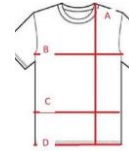

### T-Shirt Unisex

Fit is true to size

Size		XS	S	M	L	XL	XXL	3XL	4XL
Length - A	Metric (cm)	70	72	74	77	80	83	86	89
	Imperial (inch)	28	27.5	29	30	31	33	34	35
Chest - B	Metric (cm)	98	103	109	115	123	131	135	141
	Imperial (inch)	39	41	43	45	48	52	53	56
Hip - D	Metric (cm)	99	105	111	119	127	135	141	147
	Imperial (inch)	39	41	44	47	50	53	56	58

### Polo Shirt Ladies

Fit is true to size

Size		S	M	L	XL
Length - A	Metric (cm)	63.5	65.5	67.5	69.5
	Imperial (inch)	25	26	27	27
Chest - B	Metric (cm)	93	99	105	111
	Imperial (inch)	37	39	41	44
Waist - C	Metric (cm)	89	95	101	107
	Imperial (inch)	35	37	40	42
Hip - D	Metric (cm)	97	103	109	115
	Imperial (inch)	38	41	43	45

### Polo Shirt Men

Fit is true to size

Size		XS	S	M	L	XL	XXL	3XL	4XL
Length - A	Metric (cm)	66	70	72	74	77	80	83	86
	Imperial (inch)	26	27.5	28	29	30	31	33	34
Chest - B	Metric (cm)	94	98	104	110	116	124	132	138
	Imperial (inch)	37	39	41	43	46	49	52	54
Hip - D	Metric (cm)	96	100	105	110	118	127	135	142
	Imperial (inch)	38	39	41	43	46	50	53	56

### Performance Jacket Ladies

Fit is true to size

Size		S	M	L	XL
Length - A	Metric (cm)	64.5	66.5	68.5	70.5
	Imperial (inch)	25	26	27	28
Chest - B	Metric (cm)	102	106	111	115
	Imperial (inch)	40	42	44	45
Hip - D	Metric (cm)	84	88	92	96
	Imperial (inch)	33	35	36	38