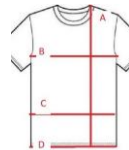

**Hoodie Unisex**

Fit is true to size

Size		XS	S	M	L	XL	XXL	3XL	4XL
Length - A	Metric (cm)	67	69	71	73	75	77	79	81
	Imperial (inch)	26	27	28	29	30	30	31	32
Chest - B	Metric (cm)	108	112	116	122	128	134	140	146
	Imperial (inch)	43	44	46	48	50	53	55	57
Hip - D	Metric (cm)	84	88	92	98	104	110	116	122
	Imperial (inch)	33	35	36	39	41	43	46	48

**Gilet Ladies**

small fit, our recommendation - go one size up

Size		S	M	L	XL
Chest - B	Metric (cm)	85-90	90-96.5	96.5-104	104-113
	Imperial (inch)	33.5-35.5	35.5-38	38-41	41-44.5
Waist - C	Metric (cm)	67-72	72-78.5	81-87.5	86-95
	Imperial (inch)	26.5-28.5	28.5-31	32-34.5	34-37.5
Hip - D	Metric (cm)	91-96.5	96.5-103	103-110.5	110.5-119
	Imperial (inch)	36-38	38-40.5	40.5-43.5	43.5-47

**Gilet Men**

small fit, our recommendation - go one size up

Size		S	M	L	XL	XXL	3XL
Chest - B	Metric (cm)	89-96.5	96.5-104	104-112	112-119.5	119.5-127	127-134.5
	Imperial (inch)	35-38	38-41	41-44	44-47	47-50	50-53
Hip - D	Metric (cm)	86-94	94-101.5	101.5-109	109-114	114-120.5	120.5-127
	Imperial (inch)	34-37	37-40	40-43	43-45	45-47.5	47.5-50

**Softshell Ladies**

Fit is true to size

Size		S	M	L	XL
Length - A	Metric (cm)	66	68	70	72
	Imperial (inch)	26	27	28	28
Chest - B	Metric (cm)	104	108	112	116
	Imperial (inch)	41	43	44	46
Waist - C	Metric (cm)	96	100	104	108
	Imperial (inch)	38	39	41	43
Hip - D	Metric (cm)	104	108	112	116
	Imperial (inch)	41	43	44	46