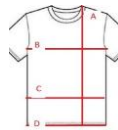

### Polo Shirt Ladies

Fit is true to size

Size		S	M	L	XL
Length - A	Metric (cm)	63.5	65.5	67.5	69.5
	Imperial (inch)	25	26	27	27
Chest - B	Metric (cm)	93	99	105	111
	Imperial (inch)	37	39	41	44
Waist - C	Metric (cm)	89	95	101	107
	Imperial (inch)	35	37	40	42
Hip - D	Metric (cm)	97	103	109	115
	Imperial (inch)	38	41	43	45

### Polo Shirt Men

Fit is true to size

Size		XS	S	M	L	XL	XXL	3XL	4XL
Length - A	Metric (cm)	66	70	72	74	77	80	83	86
	Imperial (inch)	26	27.5	28	29	30	31	33	34
Chest - B	Metric (cm)	94	98	104	110	116	124	132	138
	Imperial (inch)	37	39	41	43	46	49	52	54
Hip - D	Metric (cm)	96	100	105	110	118	127	135	142
	Imperial (inch)	38	39	41	43	46	50	53	56

### Performance Jacket Ladies

Fit is true to size

Size		S	M	L	XL
Length - A	Metric (cm)	64.5	66.5	68.5	70.5
	Imperial (inch)	25	26	27	28
Chest - B	Metric (cm)	102	106	111	115
	Imperial (inch)	40	42	44	45
Hip - D	Metric (cm)	84	88	92	96
	Imperial (inch)	33	35	36	38

### Performance Jacket Men

Fit is true to size

Size		XS	S	M	L	XL	XXL	3XL	4XL
Length - A	Metric (cm)	65	67	69	71	73	75	77	79
	Imperial (inch)	26	26	27	28	29	30	30	31
Chest - B	Metric (cm)	104	108	112	116	122	128	134	140
	Imperial (inch)	41	43	44	46	48	50	53	55
Hip - D	Metric (cm)	80	84	88	92	98	104	110	116
	Imperial (inch)	31	33	35	36	39	41	43	46