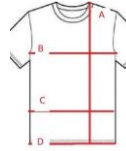

## Honda BSB 2026 Teamwear Size Charts in

### T-Shirt Unisex

Fit is true to size

Size		XS	S	M	L	XL	XXL	3XL	4XL
Length - A	Metric (cm)	70	72	74	77	80	83	86	89
	Imperial (inch)	28	27.5	29	30	31	33	34	35
Chest - B	Metric (cm)	98	103	109	115	123	131	135	141
	Imperial (inch)	39	41	43	45	48	52	53	56
Hip - D	Metric (cm)	99	105	111	119	127	135	141	147
	Imperial (inch)	39	41	44	47	50	53	56	58

### Polo Shirt Ladies

Fit is true to size

Size		S	M	L	XL
Length - A	Metric (cm)	63.5	65.5	67.5	69.5
	Imperial (inch)	25	26	27	27
Chest - B	Metric (cm)	93	99	105	111
	Imperial (inch)	37	39	41	44
Waist - C	Metric (cm)	89	95	101	107
	Imperial (inch)	35	37	40	42
Hip - D	Metric (cm)	97	103	109	115
	Imperial (inch)	38	41	43	45

### Polo Shirt Men

Fit is true to size

Size		XS	S	M	L	XL	XXL	3XL	4XL
Length - A	Metric (cm)	66	70	72	74	77	80	83	86
	Imperial (inch)	26	27.5	28	29	30	31	33	34
Chest - B	Metric (cm)	94	98	104	110	116	124	132	138
	Imperial (inch)	37	39	41	43	46	49	52	54
Hip - D	Metric (cm)	96	100	105	110	118	127	135	142
	Imperial (inch)	38	39	41	43	46	50	53	56