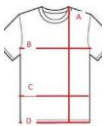

**Gilet Men**

small fit, our recommendation - go one size up

Size		S	M	L	XL	XXL	3XL
Chest - B	Metric (cm)	89-96.5	96.5-104	104-112	112-119.5	119.5-127	127-134.5
	Imperial (inch)	35-38	38-41	41-44	44-47	47-50	50-53
Hip - D	Metric (cm)	86-94	94-101.5	101.5-109	109-114	114-120.5	120.5-127
	Imperial (inch)	34-37	37-40	40-43	43-45	45-47.5	47.5-50

**Softshell Ladies**

Fit is true to size

Size		S	M	L	XL
Length - A	Metric (cm)	66	68	70	72
	Imperial (inch)	26	27	28	28
Chest - B	Metric (cm)	104	108	112	116
	Imperial (inch)	41	43	44	46
Waist - C	Metric (cm)	96	100	104	108
	Imperial (inch)	38	39	41	43
Hip - D	Metric (cm)	104	108	112	116
	Imperial (inch)	41	43	44	46

**Softshell Men**

Fit is true to size

Size		XS	S	M	L	XL	XXL	3XL	4XL
Length - A	Metric (cm)	77	78	79	80	81	82	83	84
	Imperial (inch)	30	31	31	31	32	32	33	33
Chest - B	Metric (cm)	110	114	118	122	126	130	134	138
	Imperial (inch)	43	45	46	48	50	51	53	54
Hip - D	Metric (cm)	104	108	112	116	120	124	128	132
	Imperial (inch)	41	43	44	46	47	49	50	52

**Raincoat Ladies**

small fit, our recommendation - go one size up

Size		S	M	L	XL
Chest - B	Metric (cm)	85-90	90-96.5	96.5-104	104-113
	Imperial (inch)	33.5-35.5	35.5-38	38-41	41-44.5
Waist - C	Metric (cm)	67-72	72-78.5	81-87.5	86-95
	Imperial (inch)	26.5-28.5	28.5-31	32-34.5	34-37.5
Hip - D	Metric (cm)	91-96.5	96.5-103	103-110.5	110.5-119
	Imperial (inch)	36-38	38-40.5	40.5-43.5	43.5-47