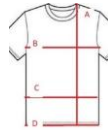

### Performance Jacket Men

Fit is true to size

Size		XS	S	M	L	XL	XXL	3XL	4XL
Length - A	Metric (cm)	65	67	69	71	73	75	77	79
	Imperial (inch)	26	26	27	28	29	30	30	31
Chest - B	Metric (cm)	104	108	112	116	122	128	134	140
	Imperial (inch)	41	43	44	46	48	50	53	55
Hip - D	Metric (cm)	80	84	88	92	98	104	110	116
	Imperial (inch)	31	33	35	36	39	41	43	46

### Hoodie Kids

Fit is true to size

Size		3/4y	5/6y	7/8y	9/10y	11/12y
Length - A	Metric (cm)	47	50	53	58	63
	Imperial (inch)	19	20	21	23	25
Chest - B	Metric (cm)	76	80	84	90	96
	Imperial (inch)	30	31	33	35	38
Hip - D	Metric (cm)	64	68	72	78	84
	Imperial (inch)	25	27	28	31	33

**Hoodie Unisex**

Fit is true to size

Size		XS	S	M	L	XL	XXL	3XL	4XL
Length - A	Metric (cm)	67	69	71	73	75	77	79	81
	Imperial (inch)	26	27	28	29	30	30	31	32
Chest - B	Metric (cm)	108	112	116	122	128	134	140	146
	Imperial (inch)	43	44	46	48	50	53	55	57
Hip - D	Metric (cm)	84	88	92	98	104	110	116	122
	Imperial (inch)	33	35	36	39	41	43	46	48

**Gilet Ladies**

small fit, our recommendation - go one size up

Size		S	M	L	XL
Chest - B	Metric (cm)	85-90	90-96.5	96.5-104	104-113
	Imperial (inch)	33.5-35.5	35.5-38	38-41	41-44.5
Waist - C	Metric (cm)	67-72	72-78.5	81-87.5	86-95
	Imperial (inch)	26.5-28.5	28.5-31	32-34.5	34-37.5
Hip - D	Metric (cm)	91-96.5	96.5-103	103-110.5	110.5-119
	Imperial (inch)	36-38	38-40.5	40.5-43.5	43.5-47