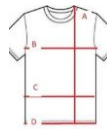

### Polo Shirt Men

Fit is true to size

Size		XS	S	M	L	XL	XXL	3XL	4XL
Length - A	Metric (cm)	66	70	72	74	77	80	83	86
	Imperial (inch)	26	27.5	28	29	30	31	33	34
Chest - B	Metric (cm)	94	98	104	110	116	124	132	138
	Imperial (inch)	37	39	41	43	46	49	52	54
Hip - D	Metric (cm)	96	100	105	110	118	127	135	142
	Imperial (inch)	38	39	41	43	46	50	53	56

### Performance Jacket Ladies

Fit is true to size

Size		S	M	L	XL
Length - A	Metric (cm)	64.5	66.5	68.5	70.5
	Imperial (inch)	25	26	27	28
Chest - B	Metric (cm)	102	106	111	115
	Imperial (inch)	40	42	44	45
Hip - D	Metric (cm)	84	88	92	96
	Imperial (inch)	33	35	36	38

### Performance Jacket Men

Fit is true to size

Size		XS	S	M	L	XL	XXL	3XL	4XL
Length - A	Metric (cm)	65	67	69	71	73	75	77	79
	Imperial (inch)	26	26	27	28	29	30	30	31
Chest - B	Metric (cm)	104	108	112	116	122	128	134	140
	Imperial (inch)	41	43	44	46	48	50	53	55
Hip - D	Metric (cm)	80	84	88	92	98	104	110	116
	Imperial (inch)	31	33	35	36	39	41	43	46

### Hoodie Kids

Fit is true to size

Size		3/4y	5/6y	7/8y	9/10y	11/12y
Length - A	Metric (cm)	47	50	53	58	63
	Imperial (inch)	19	20	21	23	25
Chest - B	Metric (cm)	76	80	84	90	96
	Imperial (inch)	30	31	33	35	38
Hip - D	Metric (cm)	64	68	72	78	84
	Imperial (inch)	25	27	28	31	33